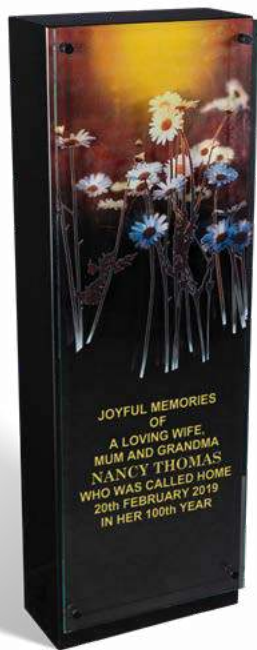

THOMAS

Illustrated in BLACK granite, this monolith style memorial has a glass panel fixed to the front face of the memorial, offering an element of protection against weathering. It has a floral design on the granite with additional etchings on the underside of the glass, which combine to give a unique appearance to the ornament.

LENNOX

This COFFEE PEARL granite heart shaped memorial has a rose carving in relief highlighted with paint to create a stunning design. Chamfers around the lettering face complete this all polished low maintenance memorial.