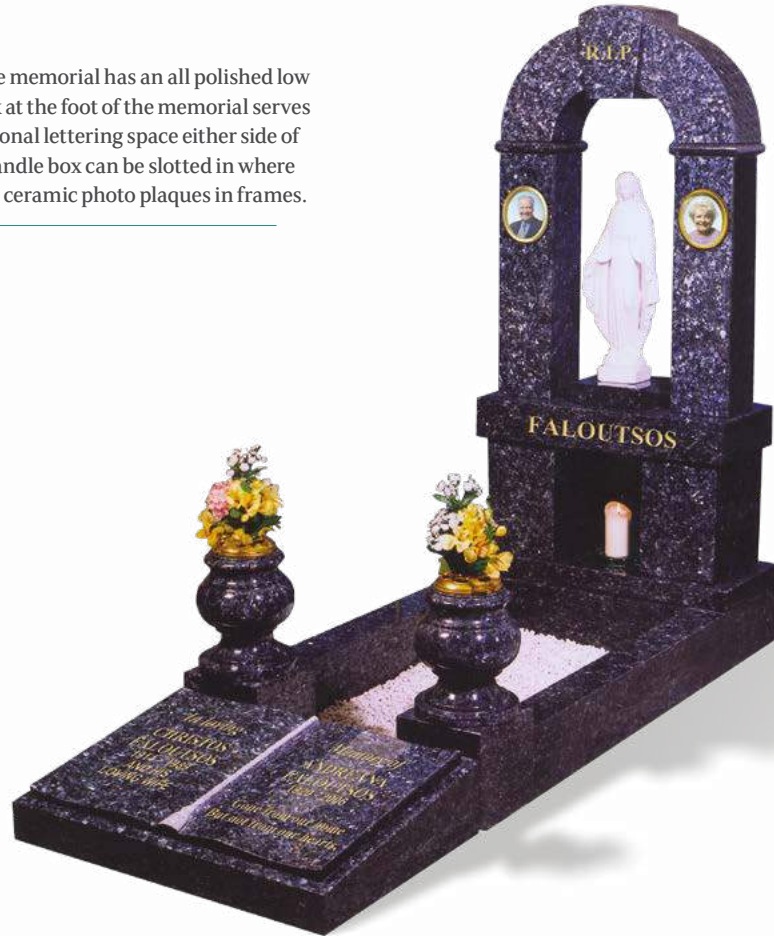

FALOUTSOS

This spectacular BLUE PEARL granite memorial has an all polished low maintenance finish. The sloping book at the foot of the memorial serves as the main lettering area, with additional lettering space either side of the candle area. A glass and granite candle box can be slotted in where the candle is shown here with optional ceramic photo plaques in frames.