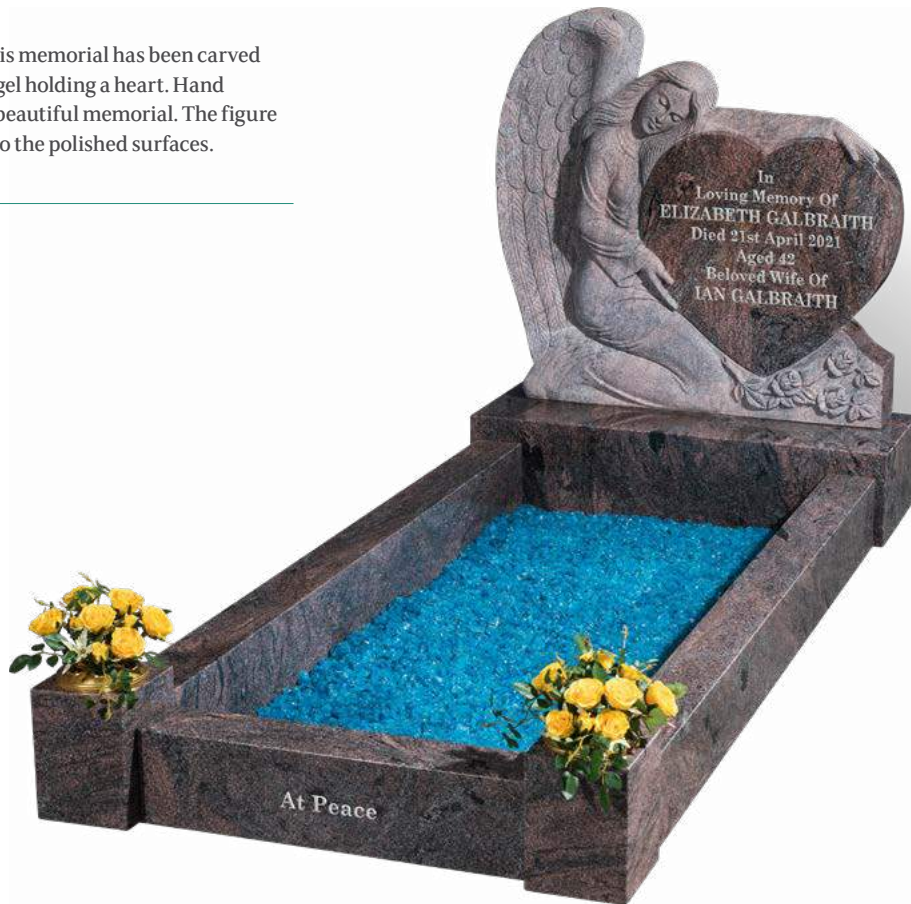

GALBRAITH

Illustrated in PARADISO granite, this memorial has been carved by hand to produce the kneeling angel holding a heart. Hand carved roses in relief complete this beautiful memorial. The figure is unpolished to provide a contrast to the polished surfaces.