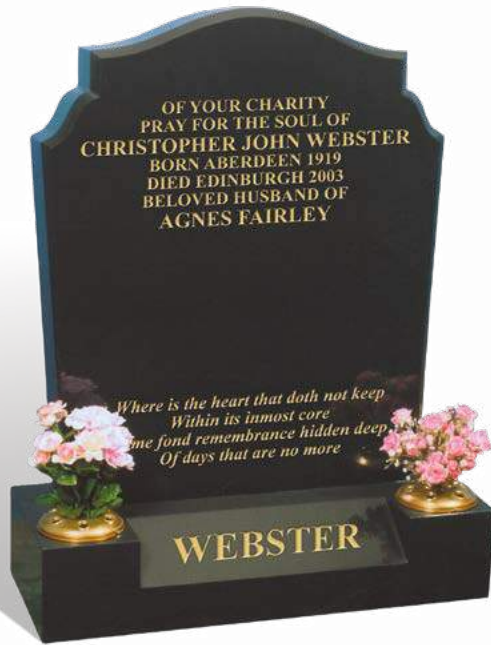

WEBSTER

An attractive, all polished low maintenance BLACK granite memorial with tapered sides and a polished chamfer to frame the lettering area. The base has a splayed face on the front designed for a family name.