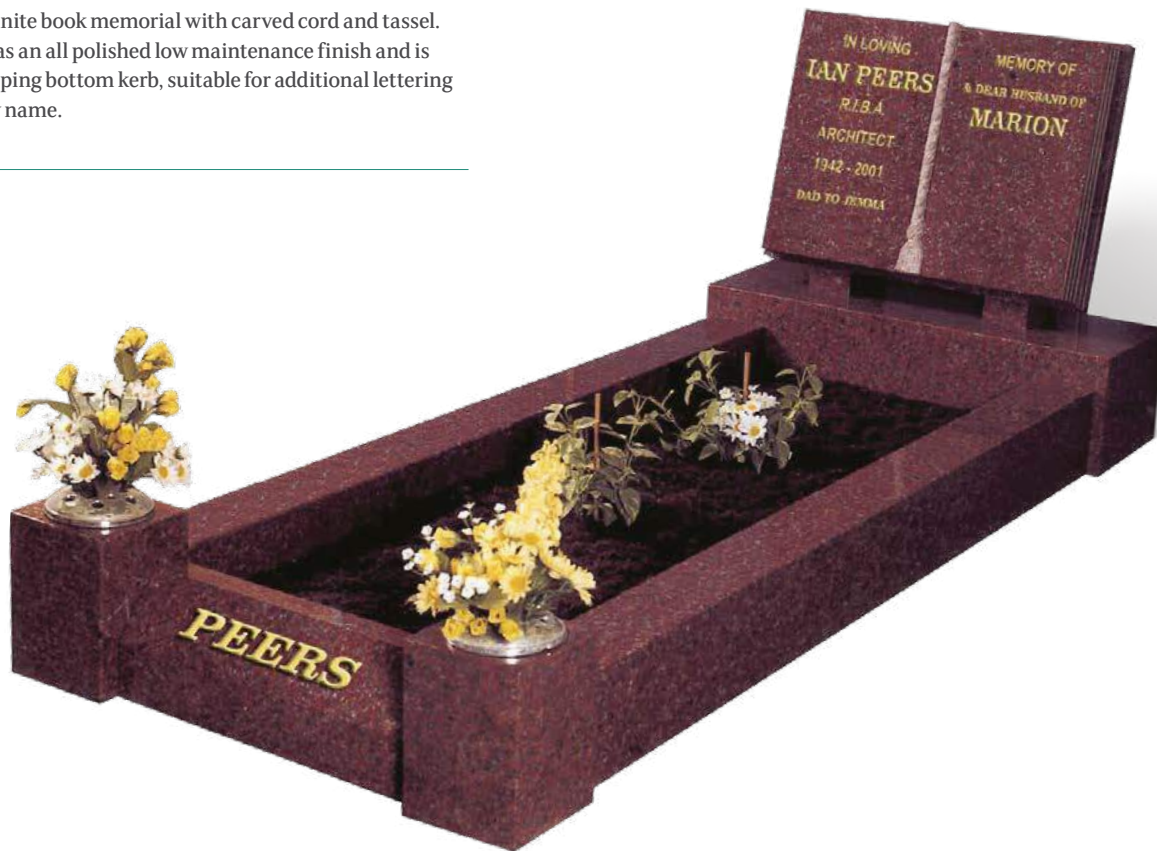

PEERS

A RUBY RED granite book memorial with carved cord and tassel. The memorial has an all polished low maintenance finish and is shown with a sloping bottom kerb, suitable for additional lettering space or a family name.