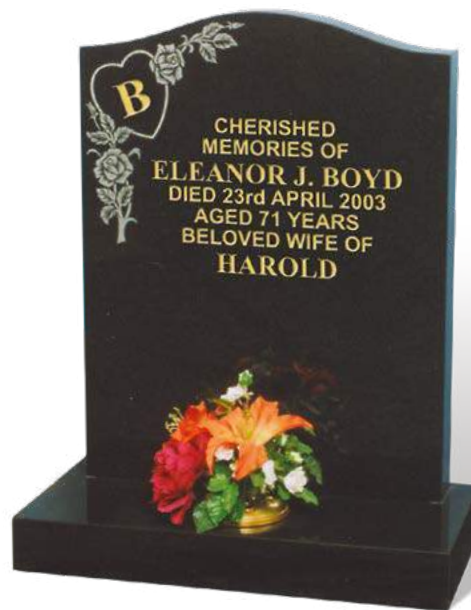

SMITH

A BOHUS GREY granite memorial. The headstone has a raised polished lettering panel, sanded (unpolished) back and rustic edges. The base has a sanded top and rustic sides.

SINGH

An all polished low maintenance ANTIQUE LABRADOR granite memorial. This exotic brown material has a distinctive blue flash. Chamfers around the headstone enhance the inscription area. The matching kerbs provide a private garden area