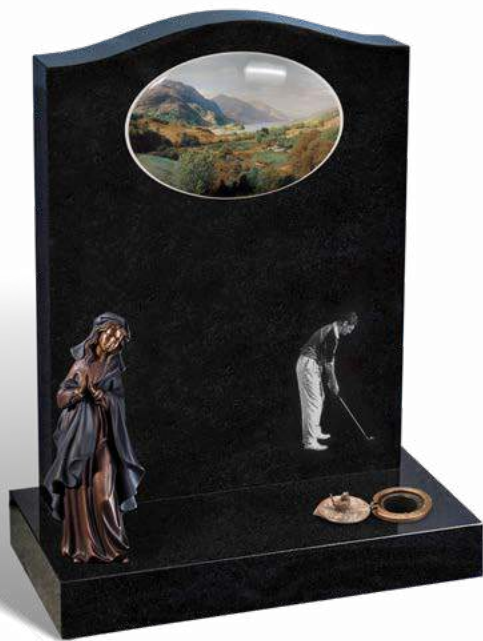

PERSONALISE YOUR MEMORIAL WITH AN ORNAMENT