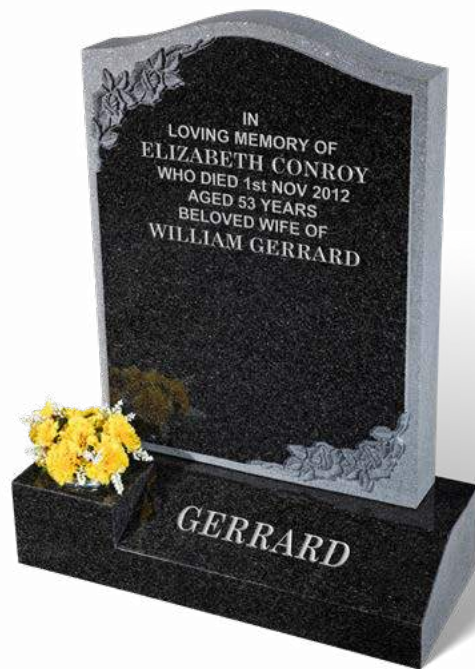

GERRARD

The shape carved rose ornamentation and raised panel combine to provide a framed area for the inscription on this polished and sanded (unpolished) BON ACCORD DARK GREY granite memorial. The base has a sloping face suitable for a family name or text.