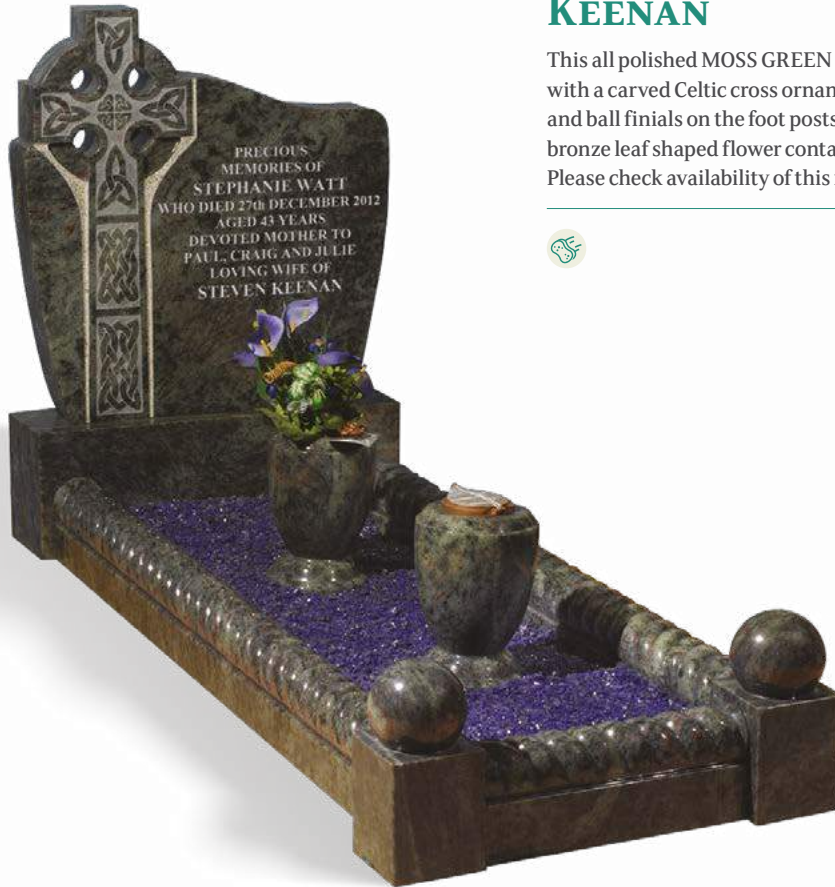

ROWE

An all polished low maintenance BLACK and SILVER GREY granite memorial with steps, a winding path and circular vase near the foot. The headstone is a traditional semi-circle shape and has a contrasting Black granite inlaid lettering panel. Different granite combinations can be chosen. Shown here with an optional ceramic photo plaque in a frame.

BUTTERWORTH

This all polished low maintenance memorial illustrated in BLACK granite features a contrasting hand carved (un-polished) rope effect surround, which frames the lettering area and kerbing.

FALOUTSOS

This spectacular BLUE PEARL granite memorial has an all polished low maintenance finish. The sloping book at the foot of the memorial serves as the main lettering area, with additional lettering space either side of the candle area. A glass and granite candle box can be slotted in where the candle is shown here with optional ceramic photo plaques in frames.