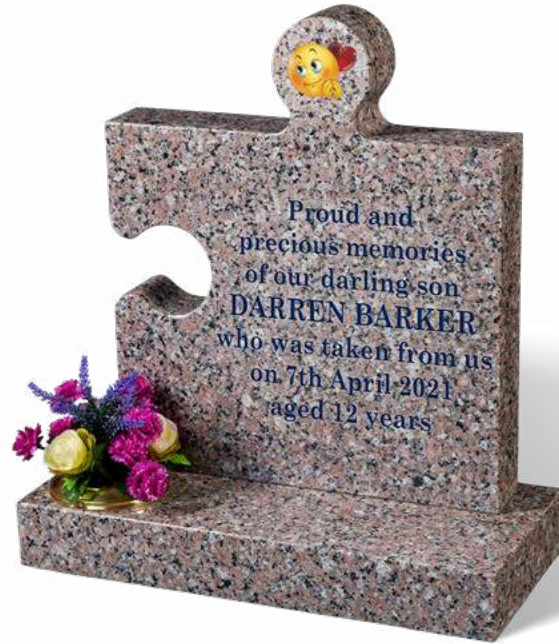

OLIVER

Illustrated in BLACK granite, this memorial has a very effective silhouette ornament which shows two children holding hands in the sun set. It has an all polished low maintenance finish.

BARKER

A ROSY PINK granite memorial shaped like a jigsaw piece, makes this ideal for puzzle lovers or as a children's memorial. It has an all polished low maintenance finish. An alternative emoji can be chosen.