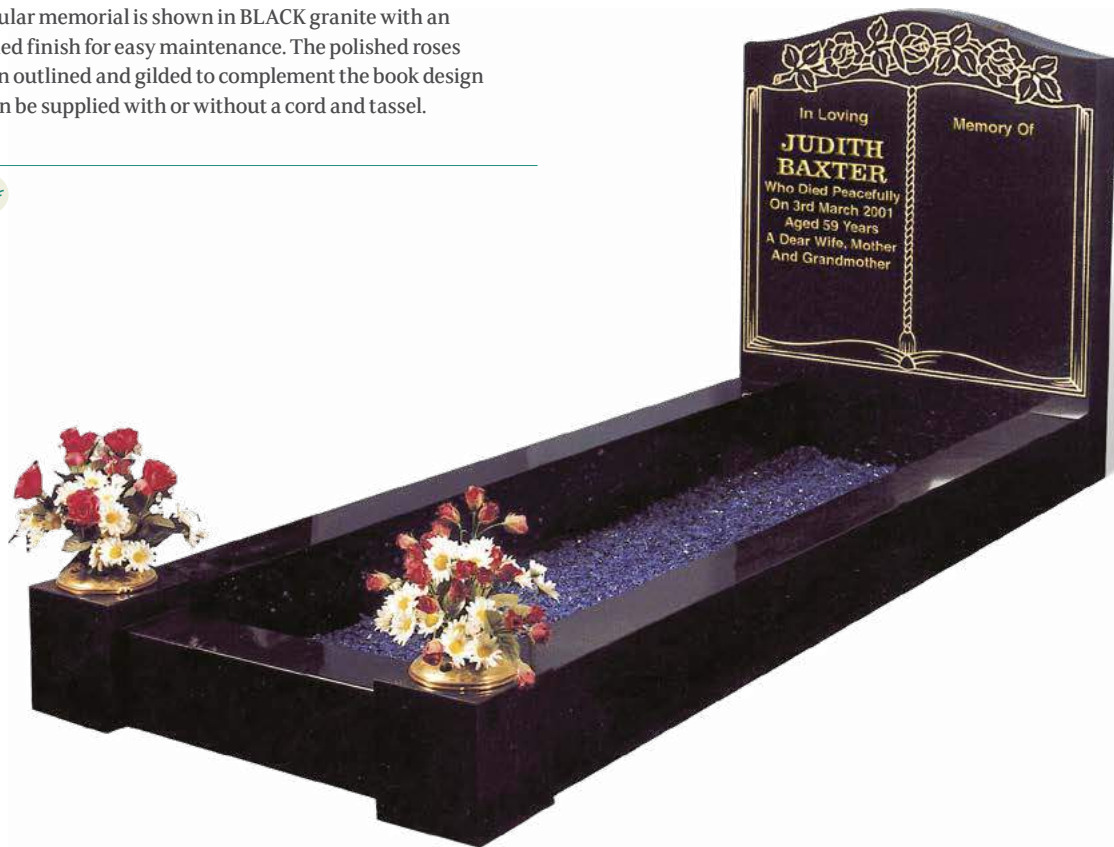

BAXTER

This popular memorial is shown in BLACK granite with an all polished finish for easy maintenance. The polished roses have been outlined and gilded to complement the book design which can be supplied with or without a cord and tassel.