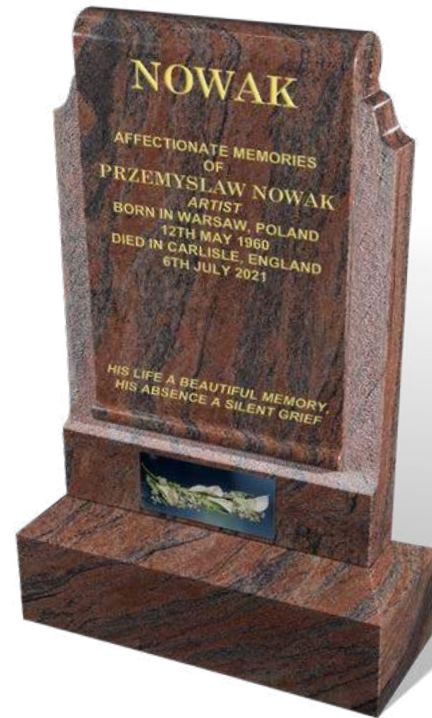

NOWAK

This modern example of the traditional scroll design, is shown here in INDIAN JUPARANA granite. It has an all polished finish except for the hand masoned area surrounding the scroll and it displays a weathered (sloping) top to the base. Can be supplied with an optional 'CRYSTAL GLASS' LILY ornament as shown.