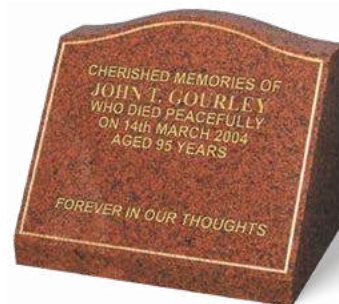

COURT

All polished low maintenance BLACK granite desk style marker memorial with a facility for flowers.

CORBETT

KARIN GREY granite with deeply carved corner roses (symbol of love). Illustrated with a polished face and rustic edges.

GOURLEY

A BALMORAL RED sloping wedge style marker with an attractive shaped top and cut and gilded line forming a frame around the inscription. It has an all polished low maintenance finish.

PATERSON

BLACK granite with engraved book ornament. This marker memorial has a polished face and rustic edges.