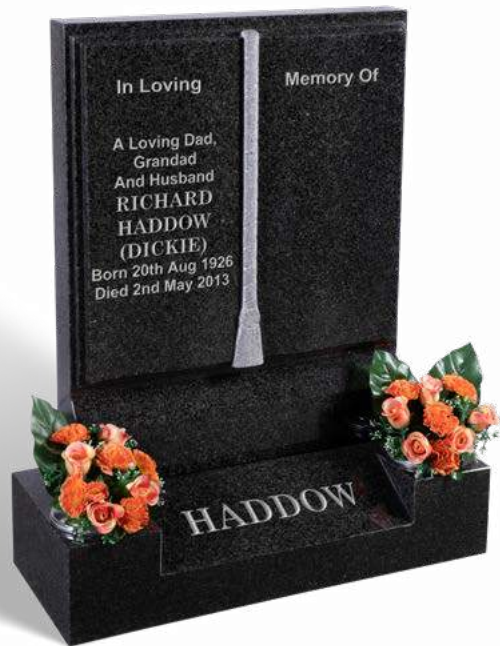

HADDOW

This all polished fully worked book memorial is shown in BON ACCORD DARK GREY granite. It has a carved cord and tassel which has been left unpolished to highlight this feature. The base has a splayed/sloping front which is ideally suited for a family name or text.