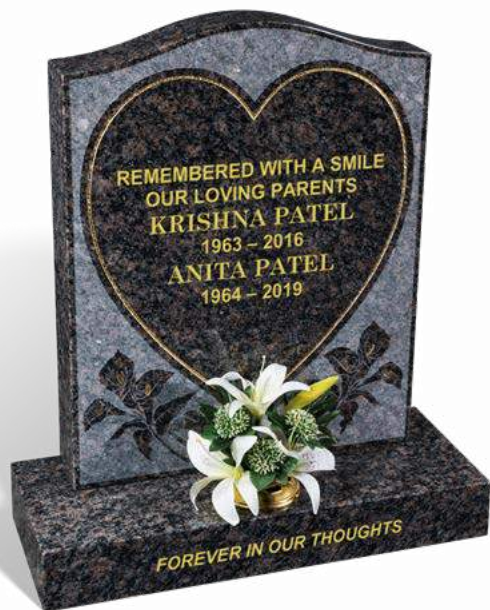

JAMIESON

The three BAHAMA BLUE hearts symbolise love on this artistically shaped all polished, low maintenance BLACK granite memorial. Different granite combinations can be chosen.

CROMBIE

This all polished low maintenance ROSEWOOD RED granite memorial has a gilded corner rose ornament with lined margins forming a frame around the inscription area. It is shown here with an optional KARIN GREY granite plinth, which has an all sanded finish.