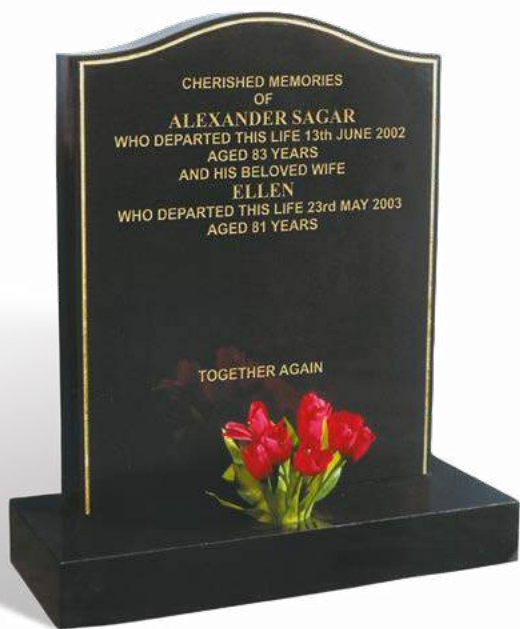

SAGAR

An all polished low maintenance BLACK granite memorial shown with a classic cut and gilded line.

CROMAR

Illustrated in KARIN GREY granite, this memorial features a high quality candle holder with stained glass opening window. The headstone has a polished face, rustic edges and a sanded (unpolished) back. The base has a polished top with rustic sides. (Also available without window).