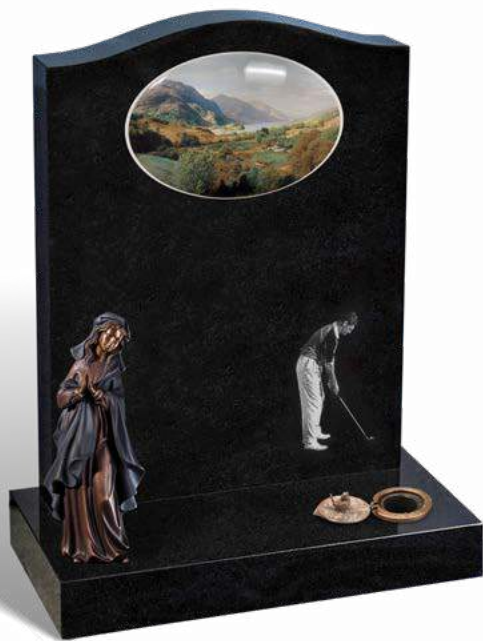

Rosy Pink

Sapphire Blue

Silver Grey

Silver Paradiso

Twilight Red

White Marble

Yorkstone

PERSONALISE YOUR MEMORIAL WITH AN ORNAMENT