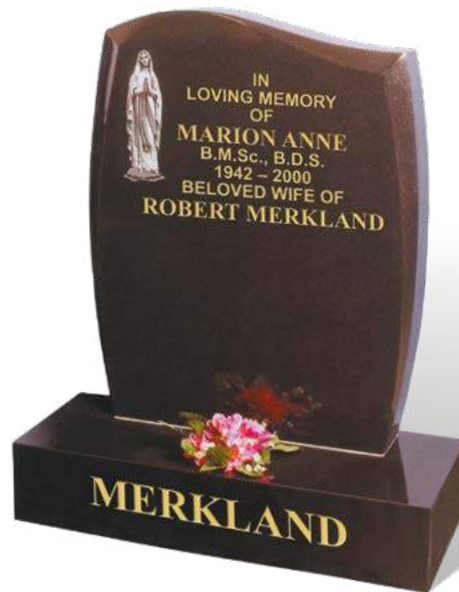

MERKLAND

Illustrated in BLACK granite with an all polished low maintenance finish. This memorial has barrel sides and a special chamfered edge to enhance the shape of the memorial. A choice of laser etched figure ornaments is available.