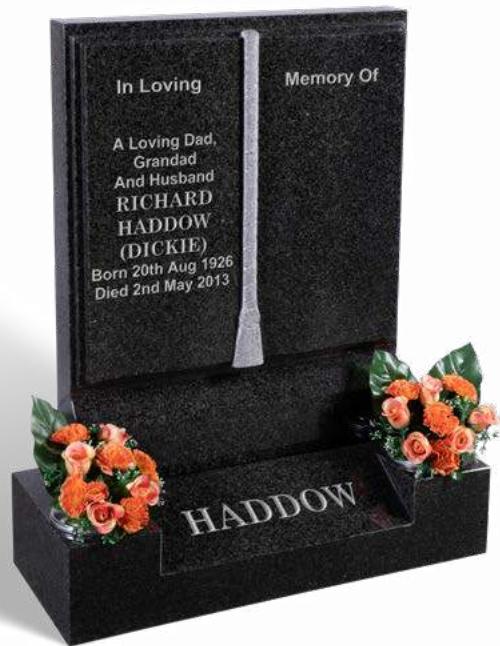

BRITISH MATERIAL

MANUFACTURED IN THE UK

SUITABLE FOR LASER ETCHING

HAND CARVED ORNAMENT

LOW MAINTENANCE

HADDOW

This all polished fully worked book memorial is shown in BON ACCORD DARK GREY granite. It has a carved cord and tassel which has been left unpolished to highlight this feature. The base has a splayed/sloping front which is ideally suited for a family name or text.