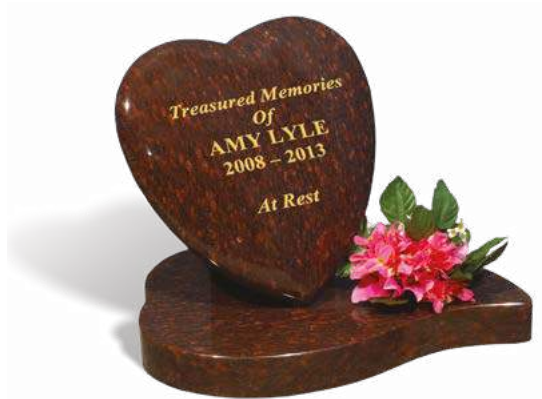

AVOCHIE GRANITE

DALBEATTIE GRANITE

BIRNIE

This memorial is shown in DALBEATTIE granite with a rustic margin. The headstone has a polished face, sanded (unpolished) back with rustic edges. The base has a polished top and rustic sides. The smaller photograph illustrates AVOCHIE granite as an alternative but with a honed (non-reflective) finish to the face and the top of the base.

OLIVER

Illustrated in BLACK granite, this memorial has a very effective silhouette ornament which shows two children holding hands in the sun set. It has an all polished low maintenance finish.

BARKER

A ROSY PINK granite memorial shaped like a jigsaw piece, makes this ideal for puzzle lovers or as a children's memorial. It has an all polished low maintenance finish. An alternative emoji can be chosen.

LYLE

Illustrated in ROSEWOOD RED granite, this rounded cushion like heart tablet memorial sits on a heart shaped base with a facility for flowers. It has an all polished low maintenance finish.

ORWELL

An all polished low maintenance BLACK GALAXY granite memorial in the shape of a star. The star is framed with a cut and painted line to highlight the shape and to complement the unique design which incorporates sparkling crystals.

MARKERS AND VASES

Smaller grave marker memorials which offer diversity and flexibility.

Marker memorials can be independently positioned on a grave, or as an addition to any other style of memorial where inscription space is limited.