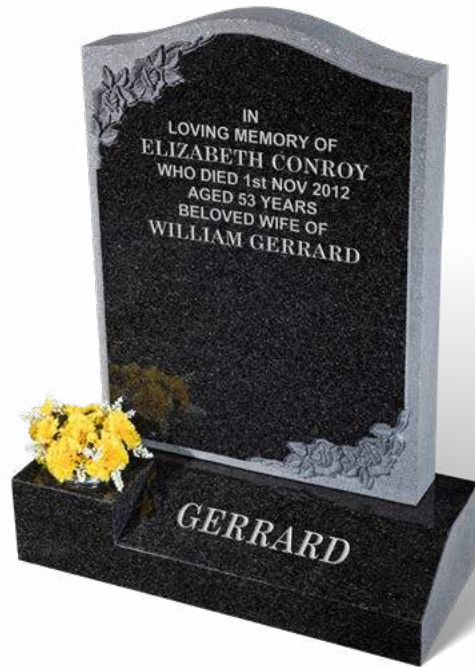

GERRARD

The shape carved rose ornamentation and raised panel combine to provide a framed area for the inscription on this polished and sanded (unpolished) BON ACCORD DARK GREY granite memorial. The base has a sloping face suitable for a family name or text.