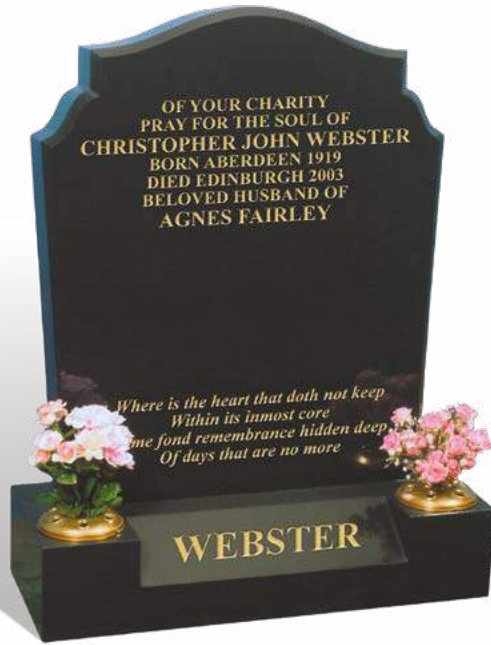

WEBSTER

An attractive, all polished low maintenance BLACK granite memorial with tapered sides and a polished chamfer to frame the lettering area. The base has a splayed face on the front designed for a family name.