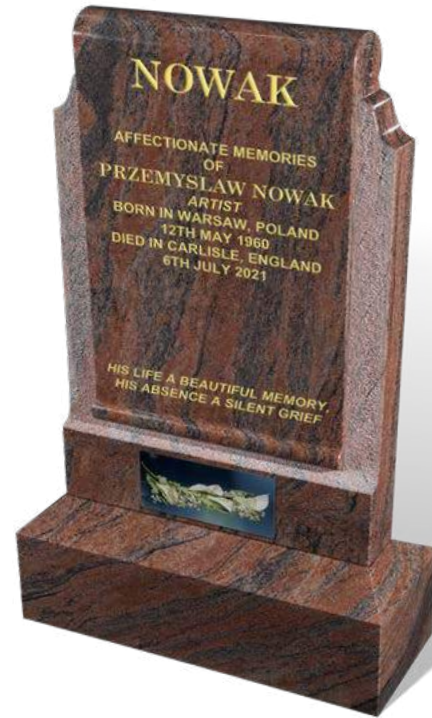

NOWAK

This modern example of the traditional scroll design, is shown here in INDIAN JUPARANA granite. It has an all polished finish except for the hand masoned area surrounding the scroll and it displays a weathered (sloping) top to the base. Can be supplied with an optional 'CRYSTAL GLASS' LILY ornament as shown.