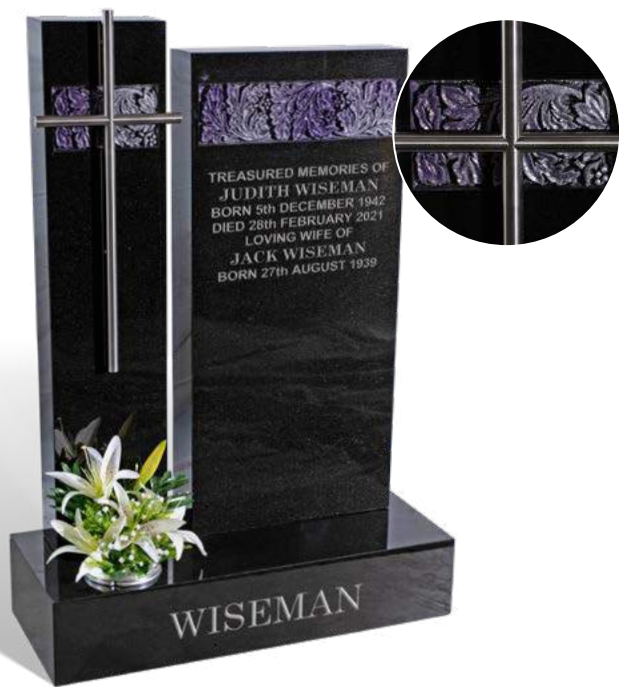

WISEMAN

A striking three-piece memorial shown in BLACK granite. The “acanthus” design has been shaped carved and painted with purple and silver tones and complemented with an optional stainless steel cross. The memorial has an all polished, low maintenance finish.