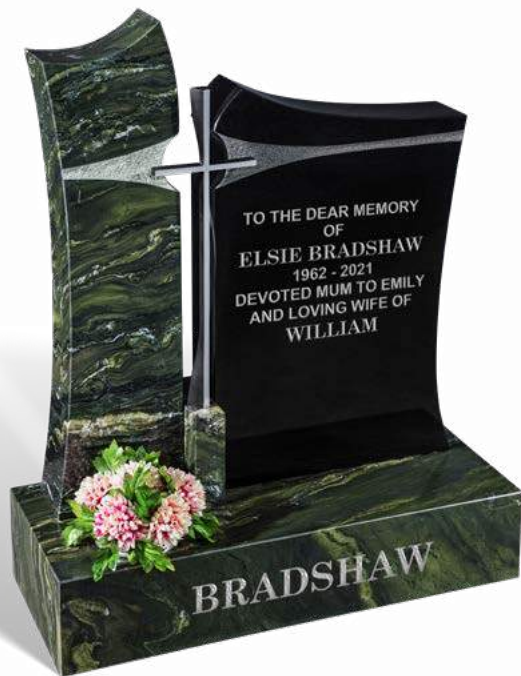

BRADSHAW

The combination of GREEN MEADOW granite, BLACK granite and stainless steel gives an artistic, almost sculptural appearance to this unique memorial. Shown in an all polished low maintenance finish.