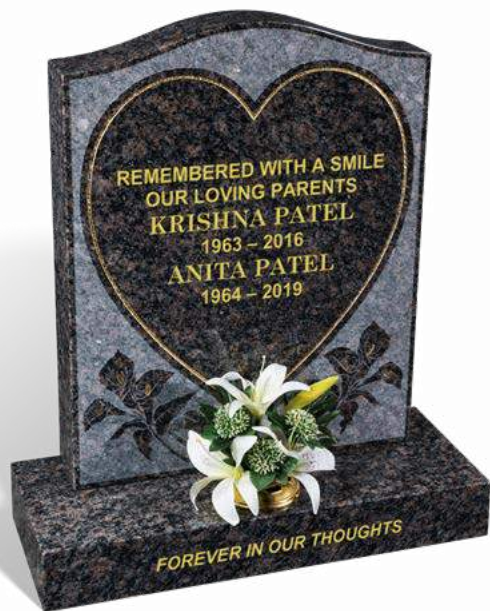

JAMIESON

The three BAHAMA BLUE hearts symbolise love on this artistically shaped all polished, low maintenance BLACK granite memorial. Different granite combinations can be chosen.

CROMBIE

This all polished low maintenance ROSEWOOD RED granite memorial has a gilded corner rose ornament with lined margins forming a frame around the inscription area. It is shown here with an optional KARIN GREY granite plinth, which has an all sanded finish.