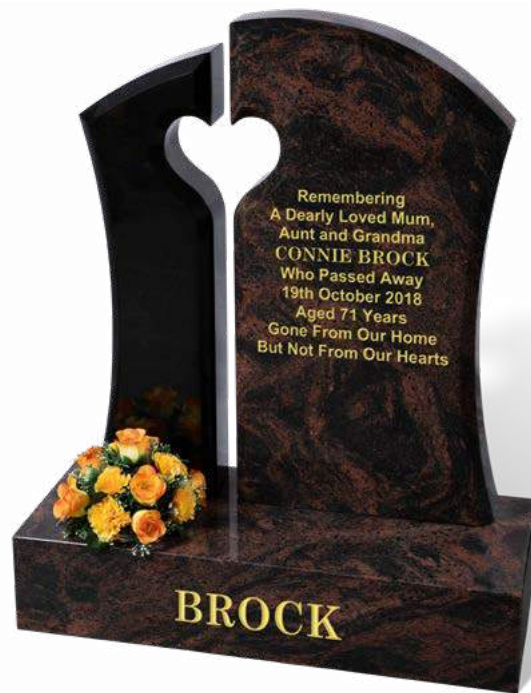

BROCK

Shown in a combination of BLACK and AURORA granites, this all polished low maintenance, three piece memorial is constructed to form a heart shaped cavity. Chamfers around the headpieces complete the look and frame the lettering face.