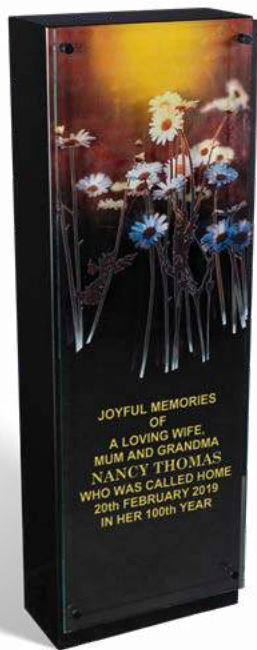

THOMAS

Illustrated in BLACK granite, this monolith style memorial has a glass panel fixed to the front face of the memorial, offering an element of protection against weathering. It has a floral design on the granite with additional etchings on the underside of the glass, which combine to give a unique appearance to the ornament.