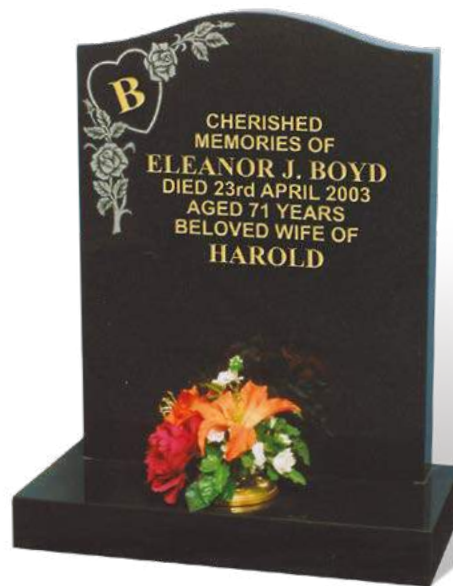

BOYD

An all polished low maintenance BLACK granite memorial. The ornament illustrates the outline of a heart surrounded by roses and leaves, symbolising love. Normally supplied with a family initial in the ornament.