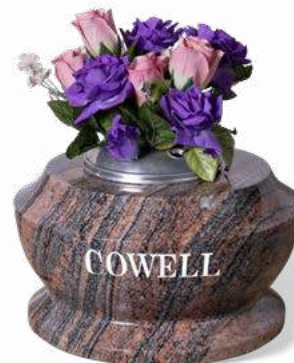

COWELL

An all polished low maintenance INDIAN JUPARANA granite circular vase.