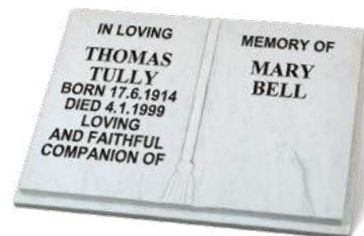

MARKERS AND VASES

Smaller grave marker memorials which offer diversity and flexibility.

Marker memorials can be independently positioned on a grave, or as an addition to any other style of memorial where inscription space is limited.

ENNIS

This simple heart shaped marker memorial illustrated in BLACK granite has an all polished low maintenance finish.

AITKEN

A BAHAMA BLUE granite desk style marker with a facility for flowers. The sloping open book has shaped pages, rebated edges and a carved cord and tassel in relief down the centre. It has an all polished low maintenance finish.

TULLY

An ITALIAN WHITE MARBLE book with fully carved cord and tassel. Supplied to a rubbed (non- reflective) finish.

LAING

Shown in PARADISO granite, this sloping desk style marker with a facility for flowers has an all polished low maintenance finish.